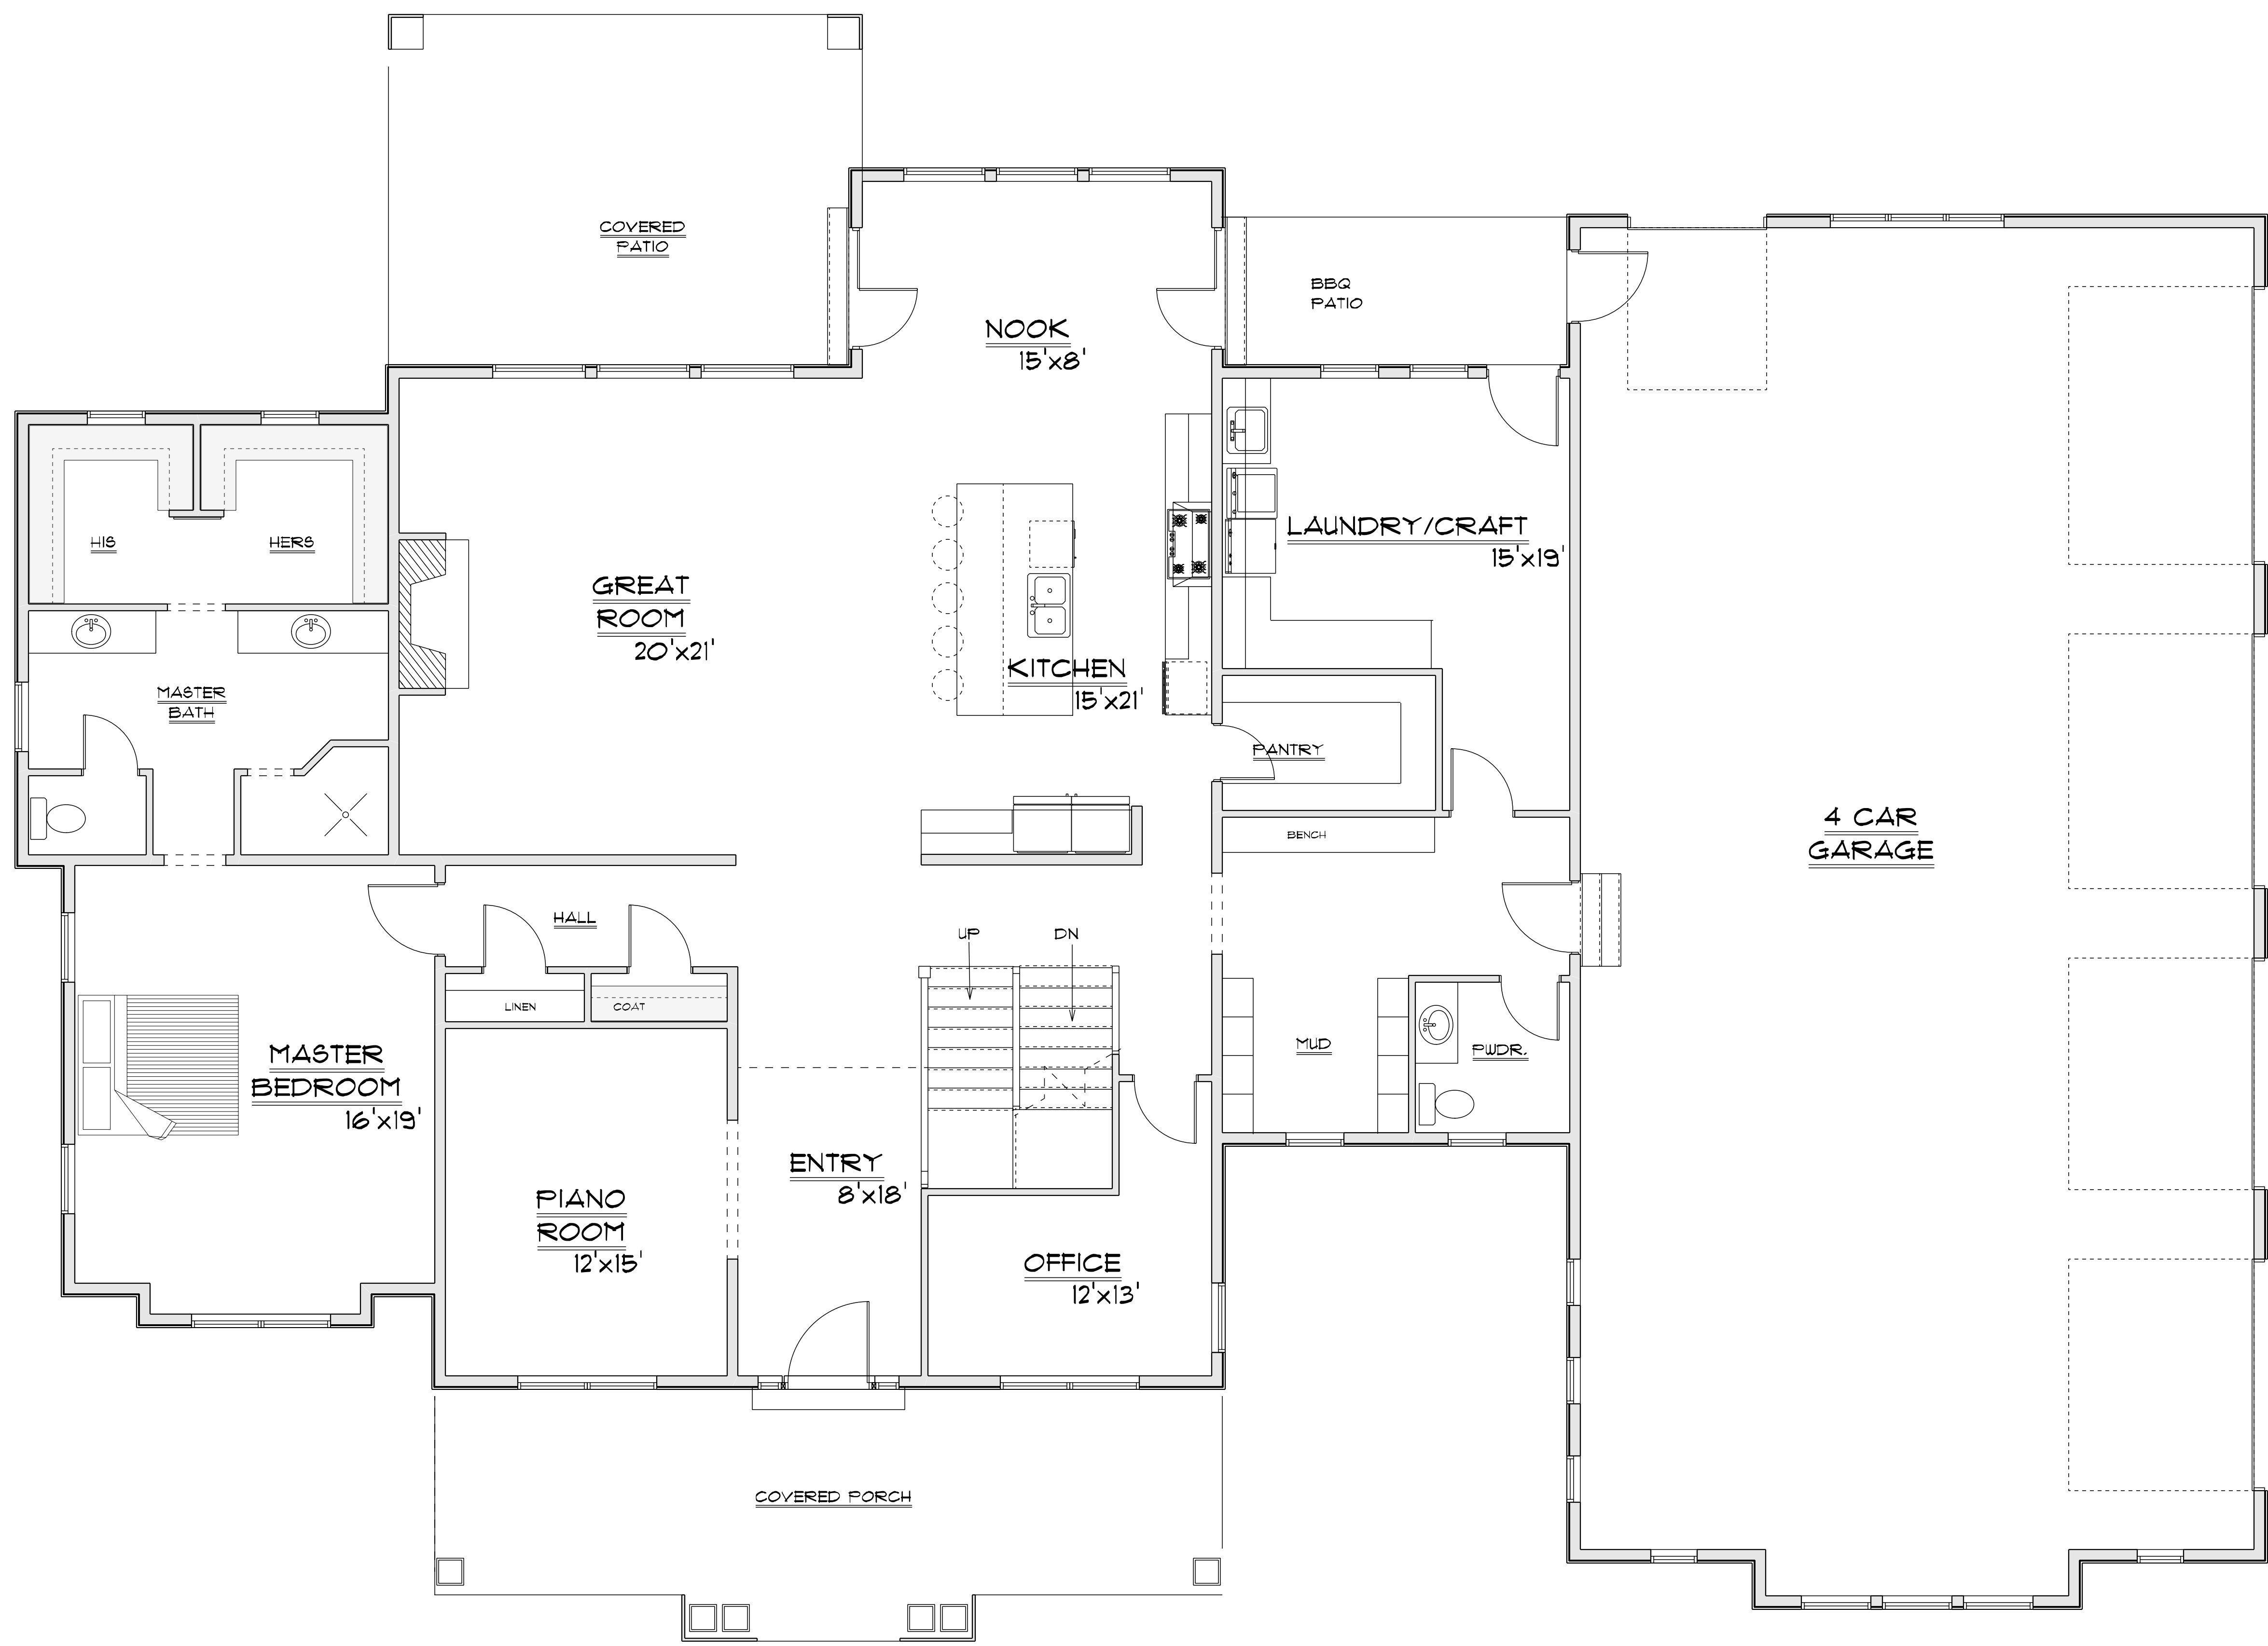

COVERED
PATIO ABY

SPORT COURT
BELOW

STORAGE
20'x12'

COLD STORAGE

MECH.
ROOM

GAME
CLOSET

UP

DN

STOR.

DN

COVERED PATIO

NOOK
15'x8'

BBQ PATIO

HIS

HERS

GREAT ROOM
20'x21'

COAT

MASTER BEDROOM
16'x19'

UP

DN

MUD

POWDR.

ENTRY
8'x18'

PIANO ROOM
12'x15'

OFFICE
12'x13'

COVERED PORCH