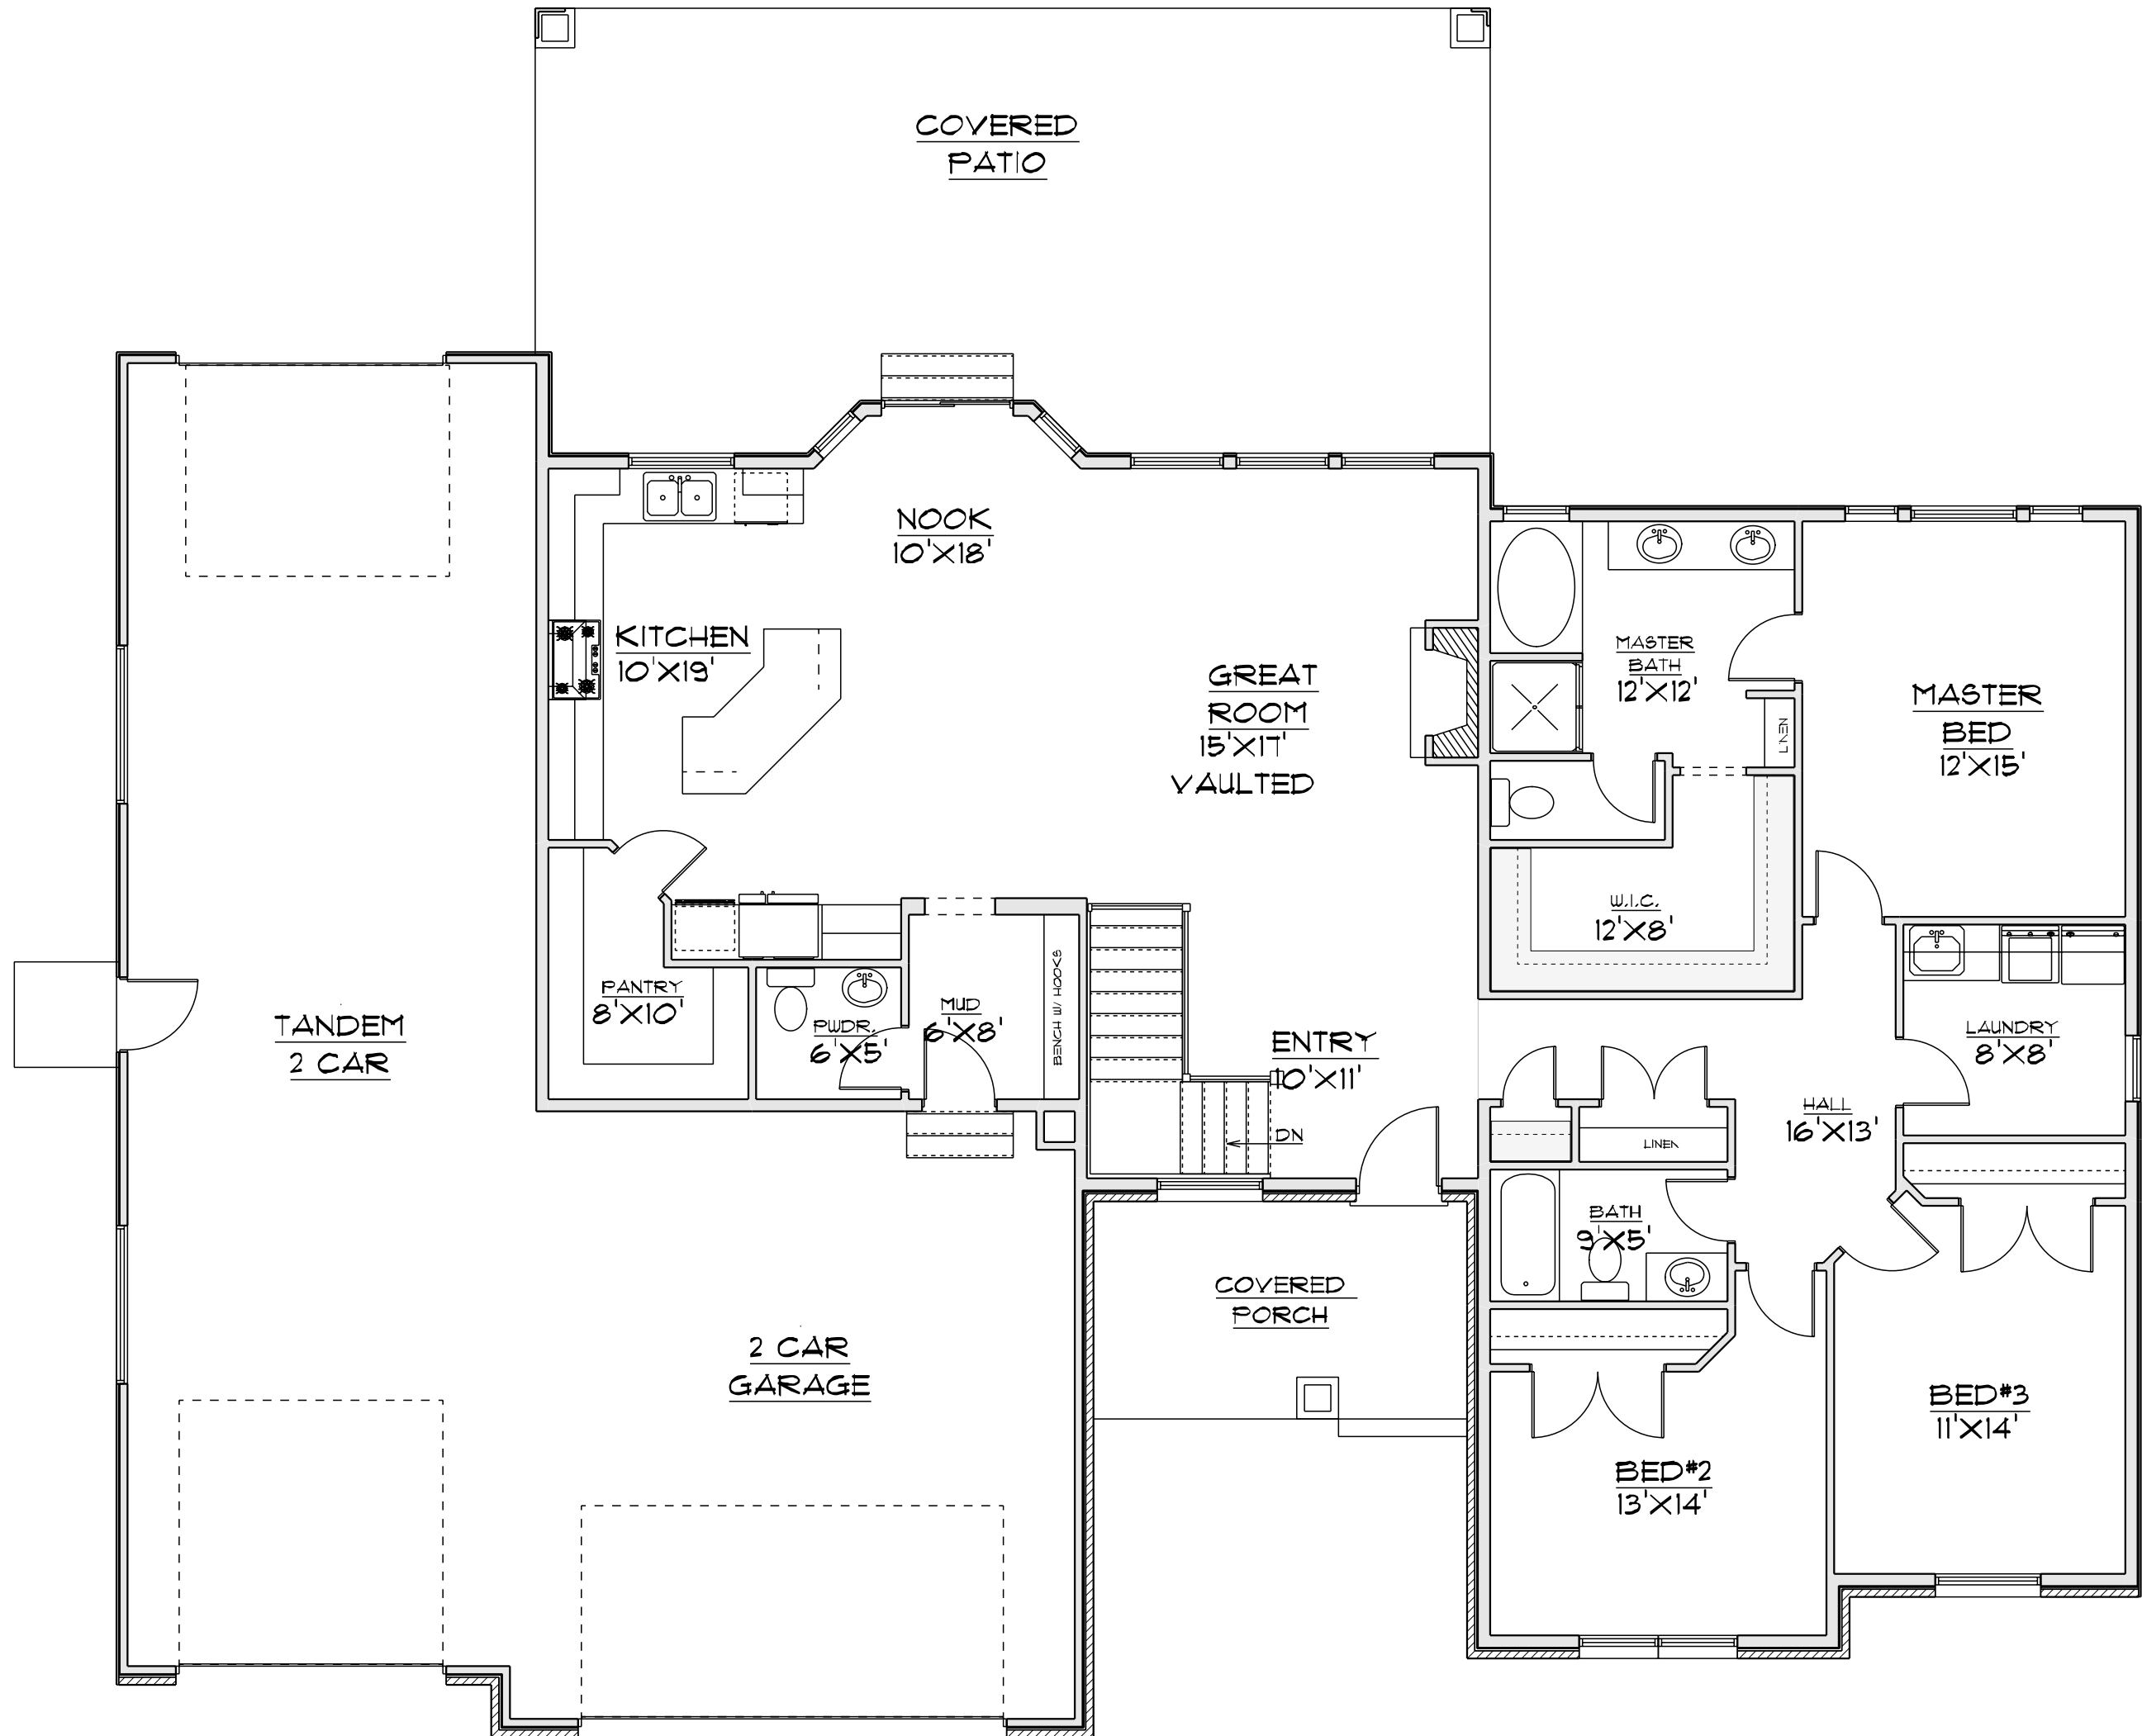

COVERED
PATIO ABV.

COVERED
PATIO

NOOK
10'X18'

KITCHEN
10'X19'

GREAT
ROOM
15'X11'
VAULTED

MASTER
BATH
12'X12'

MASTER
BED
12'X15'

W.I.C.
12'X8'

TANDEM
2 CAR

PANTRY
8'X10'

P.W.D.R.
6'X5'

MUD
6'X8'

BENCH W/ HOOKS

ENTRY
10'X11'

DN

LAUNDRY
8'X8'

HALL
16'X13'

BATH
9'X5'

COVERED
PORCH

2 CAR
GARAGE

BED#2
13'X14'

BED#3
11'X14'