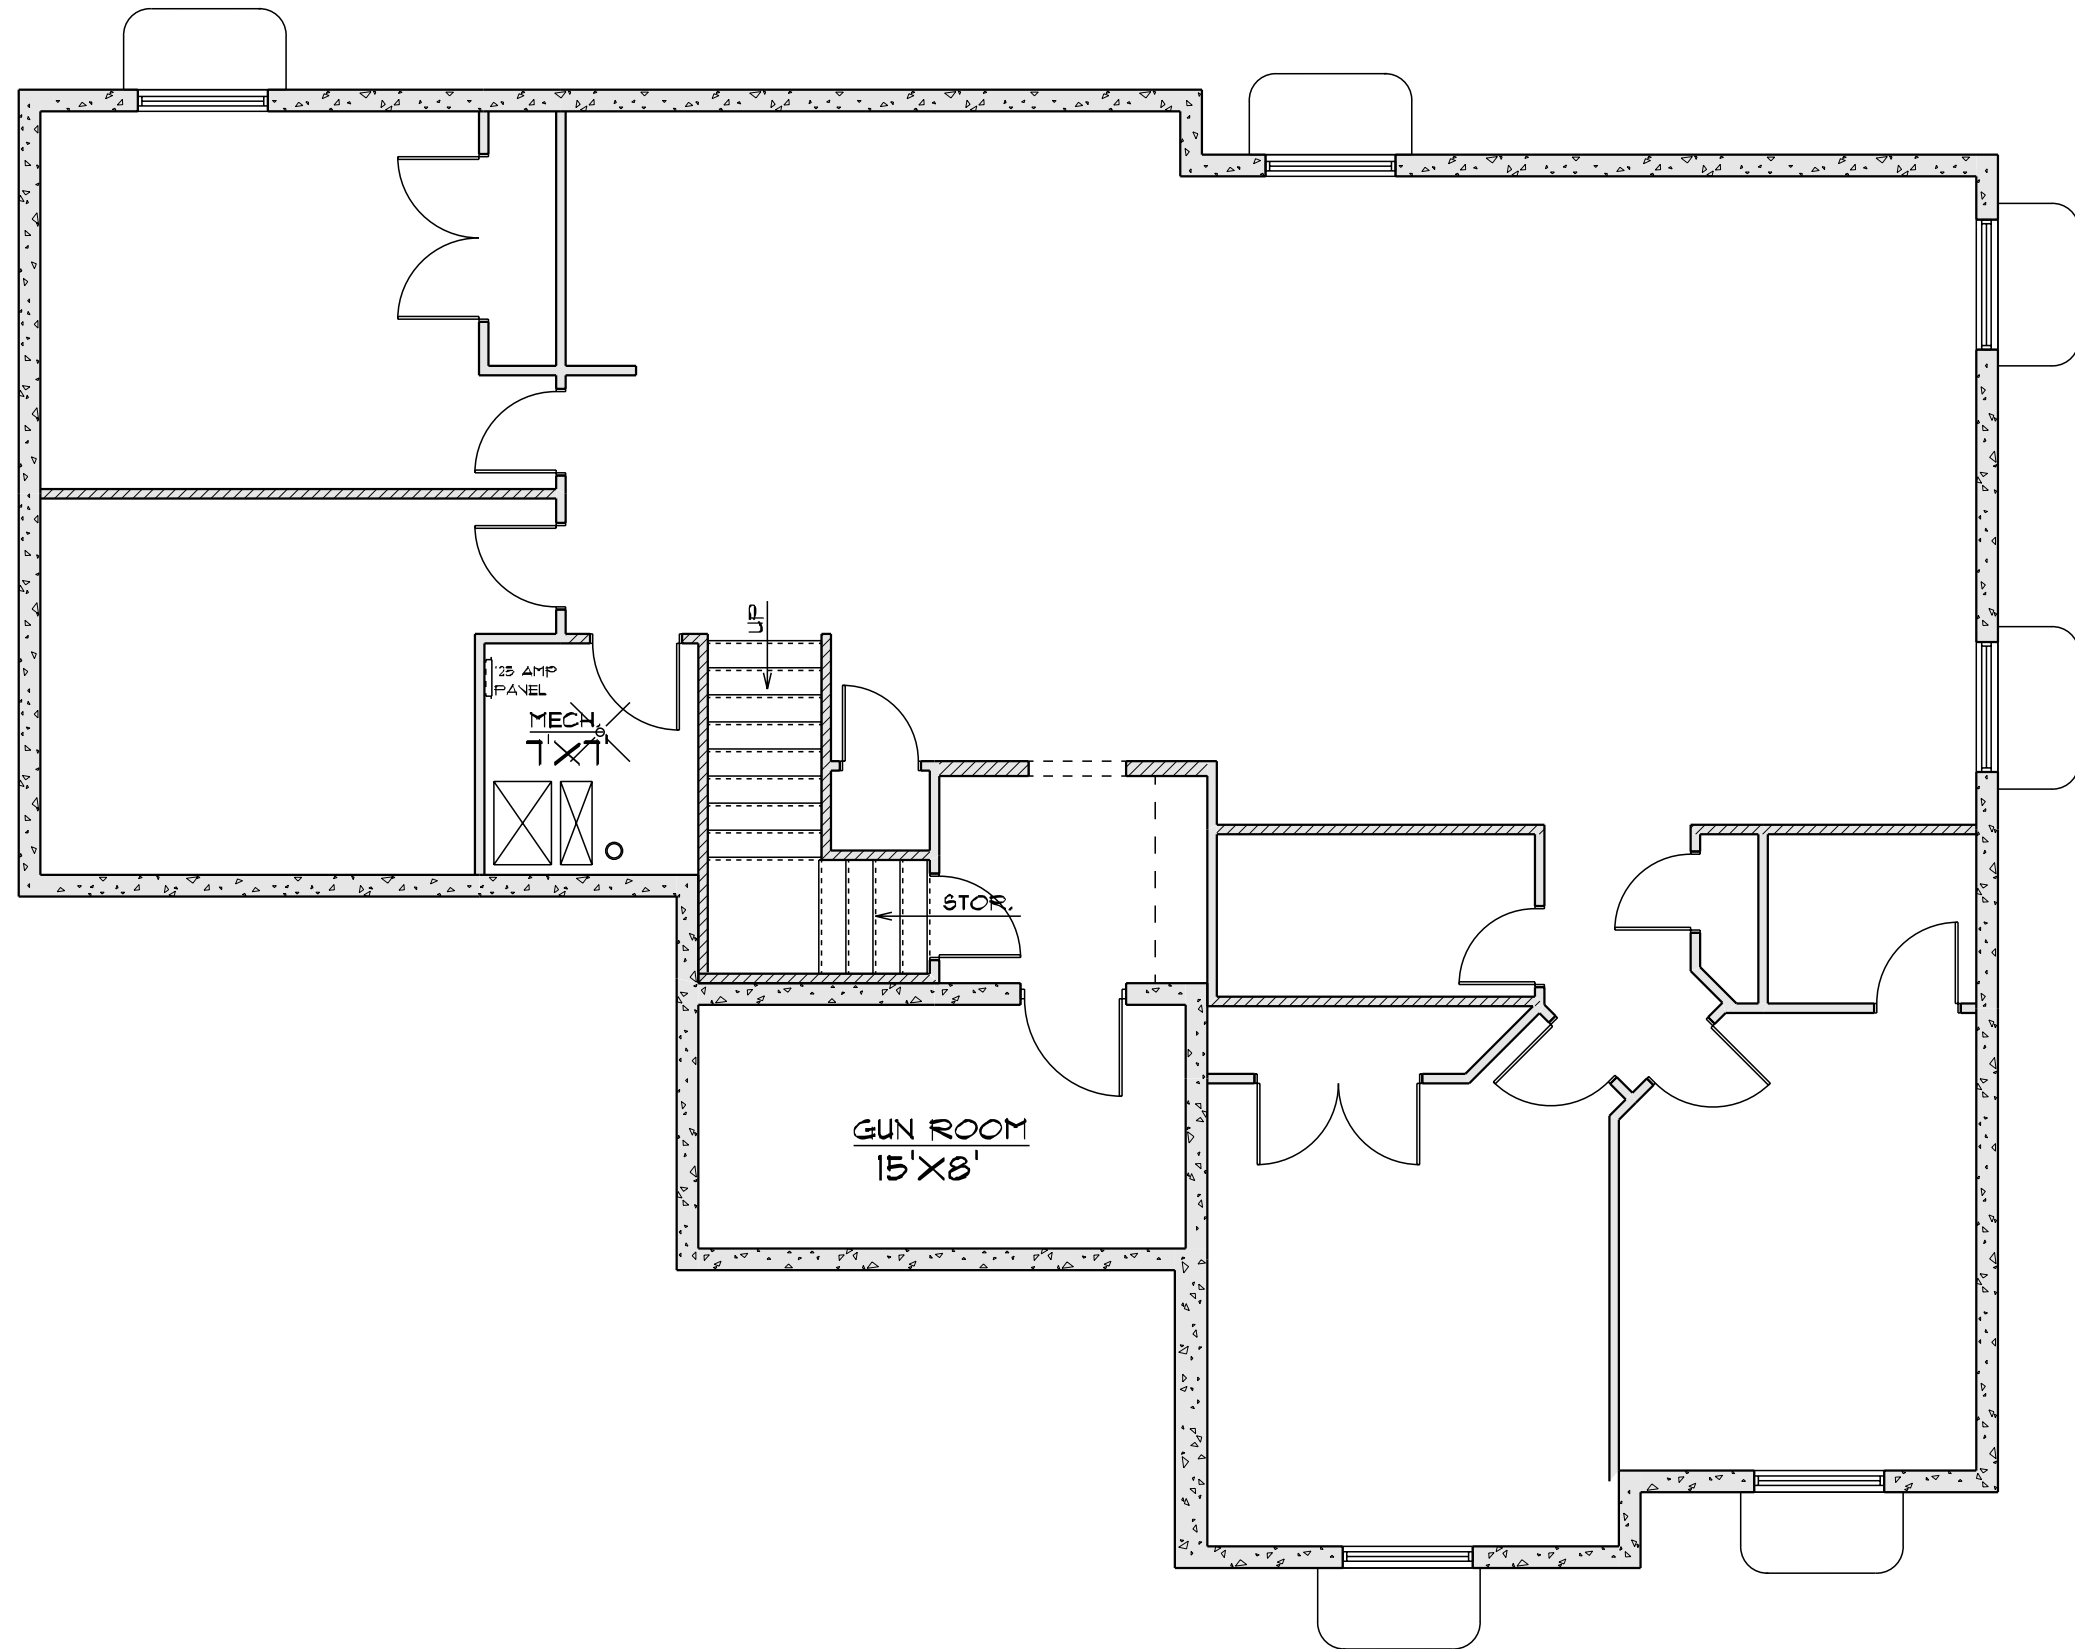

COVERED
PATIO ABV.

COVERED
PATIO

NOOK
10'X18'

KITCHEN
10'X19'

GREAT
ROOM
15'X11'
VAULTED

MASTER
BATH
12'X12'

MASTER
BED
12'X15'

W.I.C.
12'X8'

TANDEM
2 CAR

PANTRY
8'X10'

P.W.D.R.
6'X5'

MUD
6'X8'

BENCH W/ HOOKS

ENTRY
10'X11'

DN

LAUNDRY
8'X8'

HALL
16'X13'

BATH
9'X5'

COVERED
PORCH

2 CAR
GARAGE

BED#2
13'X14'

BED#3
11'X14'