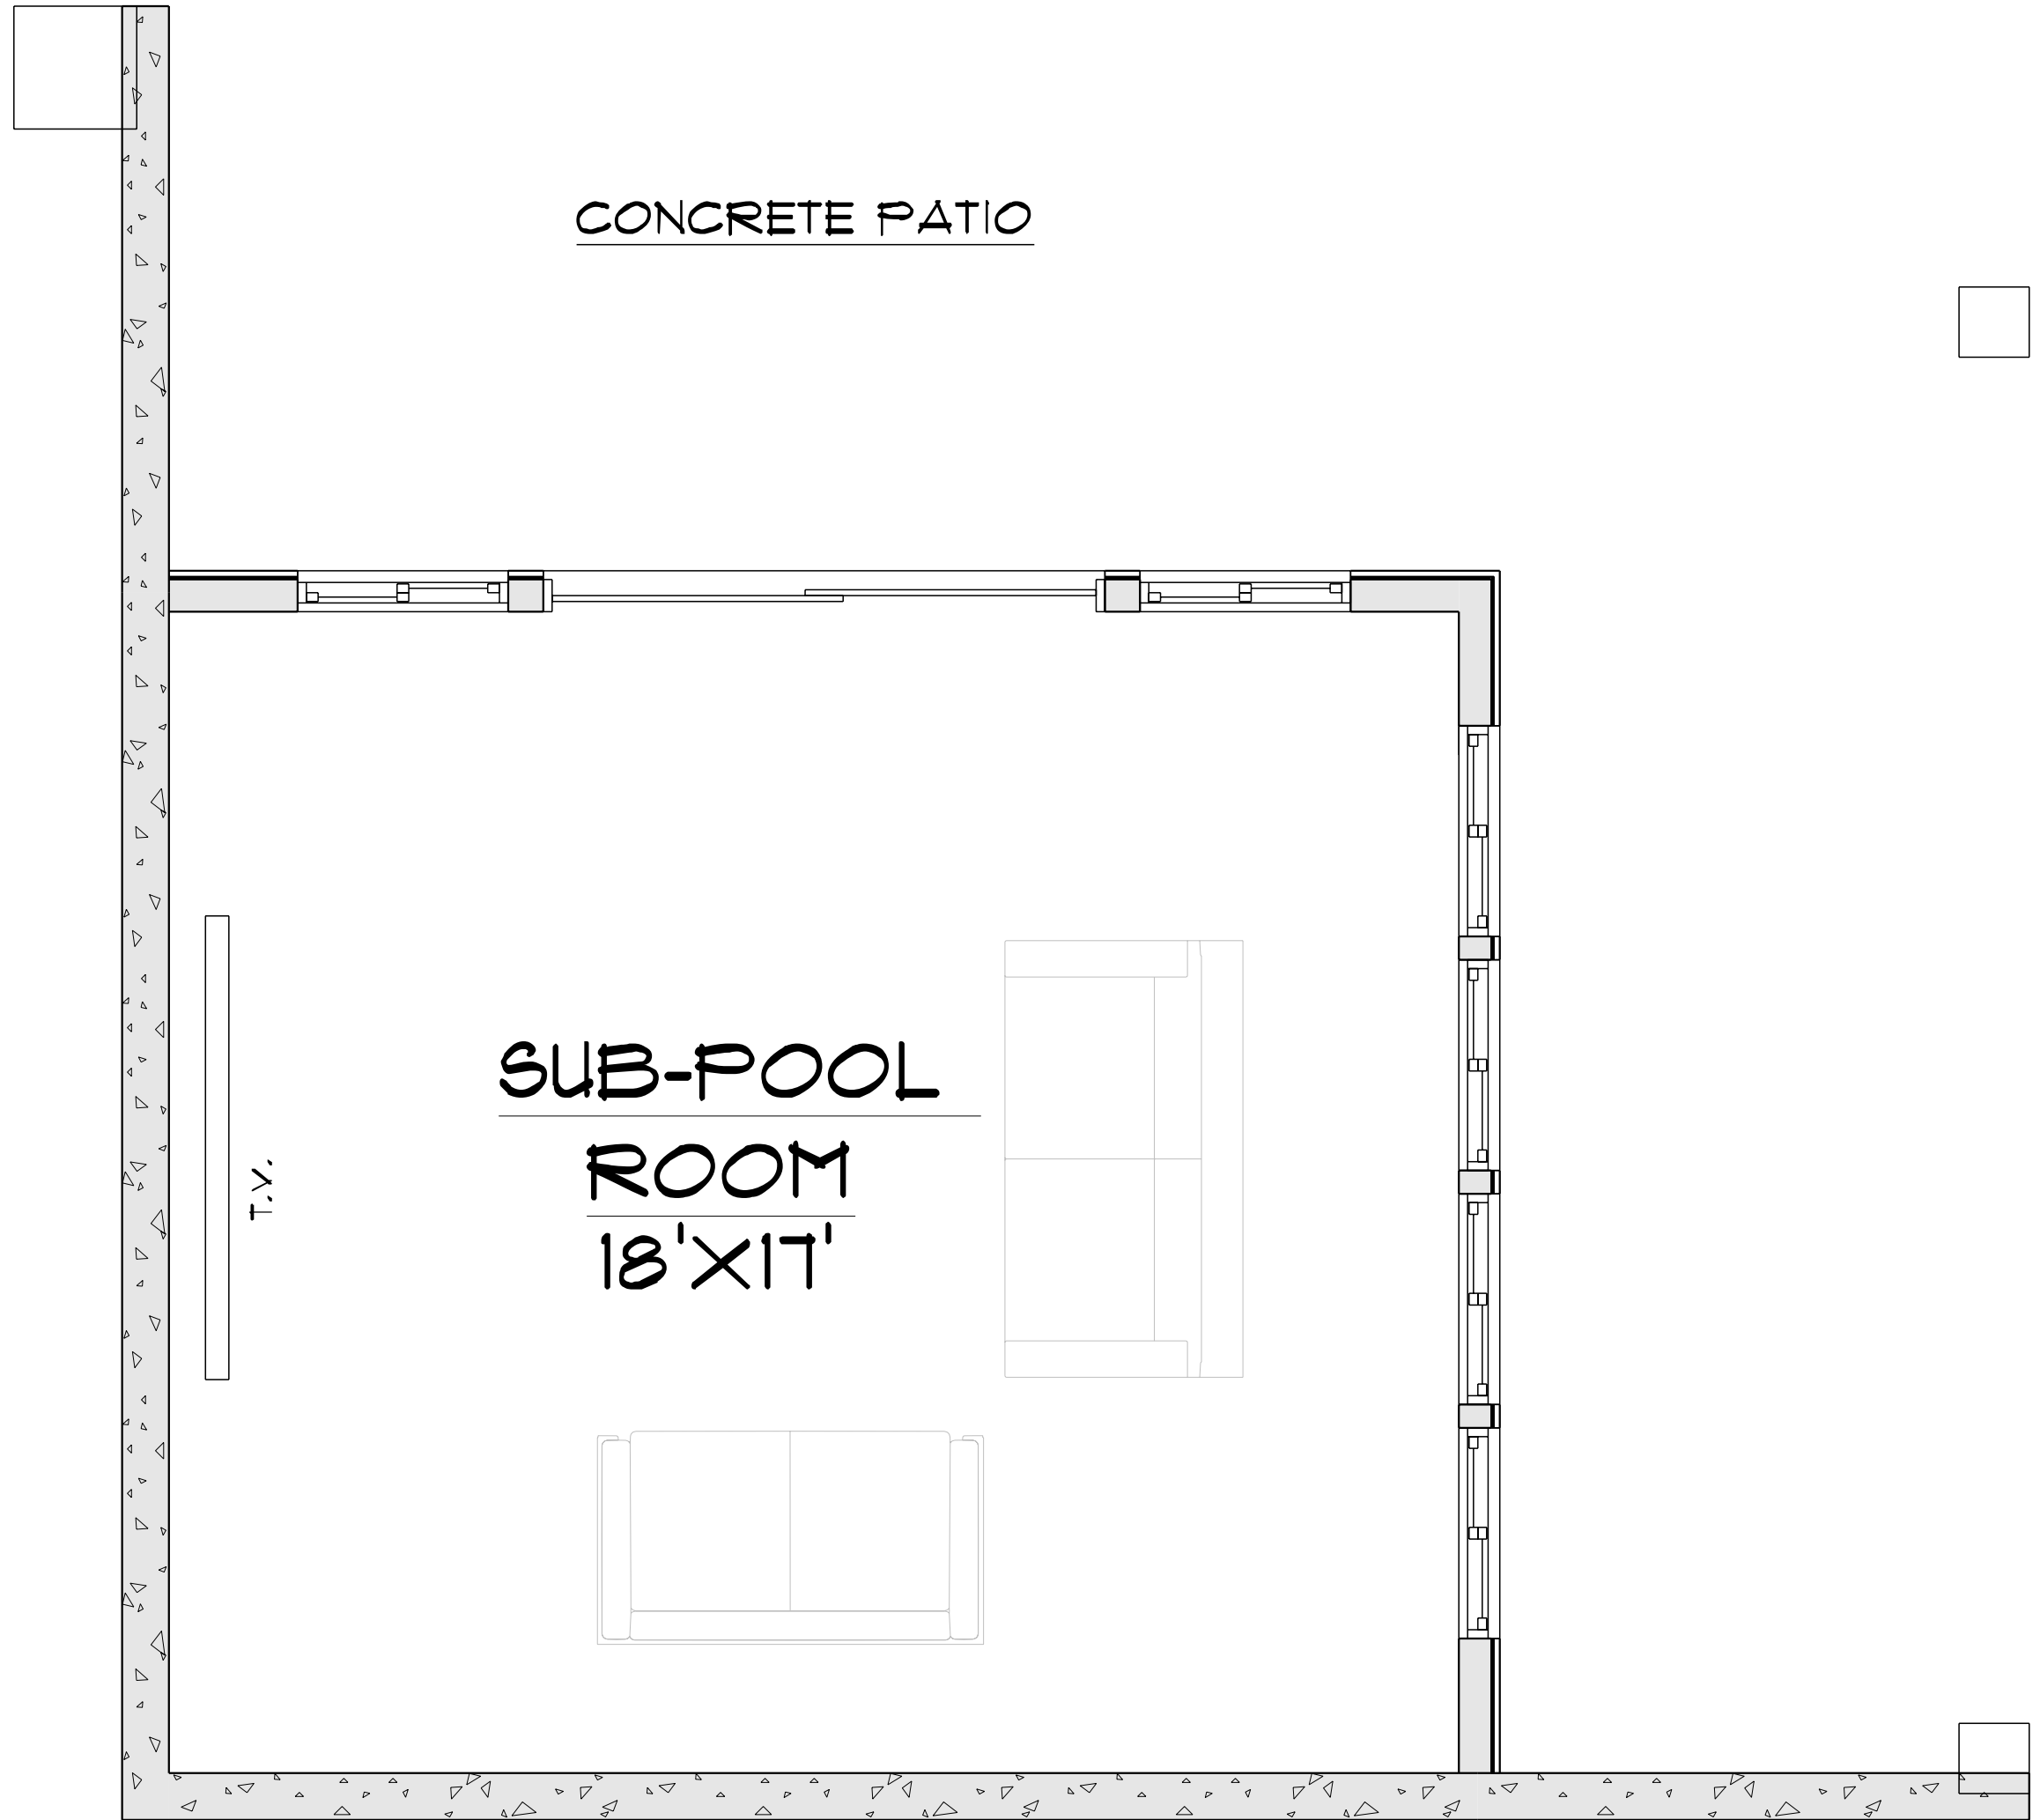

PANTRY
8'x7'

DINING
16'x21'

FAMILY ROOM
19'x25'

MASTER
19'x17'

MASTER SUN ROOM

TRAY CEILING

BATH
11'x9'

COMPUTER DESK
7'x9'

MUD ROOM
6'x12'

STORAGE

PIANO
17'x8'

CHAIRS
5'x8'

M. BATH
14'x14'

CLOSET
5'x6'

ELEVATOR

FOLDER
5'x5'

W.I.C.
14'x16'

THIRD CAR

2 CAR GARAGE

LIBRARY
12'x14'

ENTRY
10'x13'

LAUNDRY
10'x12'

COVERED PORCH

CONCRETE PATIO

DECK ABV.

SUB-POOL
ROOM
18'X17'

T.V.